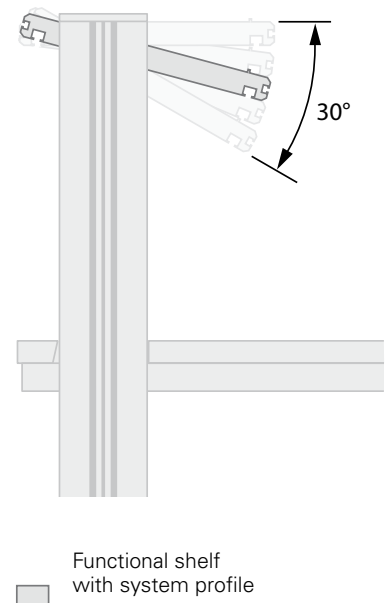

Order example for table depth 800 mm

InForm corner storage element 74-7L
InForm corner lamp terminal 73-7L

Dimensions in mm

The functional shelf can be mounted on all desktop racks and attachment elements between the vertical profiles – within easy reach above the work surface, as a third level for storage of measurement devices. The table surface remains clear. The shelf is continuously height-adjustable and can be inclined forwards or backwards by 30°. In addition, it is self-supporting, i.e. it is used without basic rack or terminal.

Accessories

Storage trays, tool holders and an adjustable inclined shelf can be attached to the face end of the system profile.

Capacity (area load):

- Up to 1600 mm width: 80 kg
- Up to 2000 mm width: 60 kg

Functional shelf	Technical data	Width	Depth	Height	Order no.
	Standard				
	For table width 2000	1928	400	34	75-6G
	For table width 1800	1728	400	34	75-6A
	For table width 1600	1528	400	34	75-6D
	For table width 1500	1428	400	34	75-6B
	For table width 1200	1128	400	34	75-6C
	ESD				
	For table width 2000	1928	400	34	75-7G
	For table width 1800	1728	400	34	75-7A
	For table width 1600	1528	400	34	75-7D

Corner functional shelf	Technical data	Width	Depth	Height	Order no.	
	For table depth 800 mm	1186	400	34	75-6L	
	For table depth 900 mm	1328	400	34	75-6Q	
	For table depth 1000 mm	1470	400	34	75-6M	
	ESD					
	For table depth 800 mm	1186	400	34	75-7L	
	For table depth 900 mm	1328	400	34	75-7Q	
	For table depth 1000 mm	1470	400	34	75-7M	
	Table depths 850, 950 and 1050 also available. Article number of the respective, some what smaller table + ZSE (table depth 850 ESD = 75-7L ZSE).					