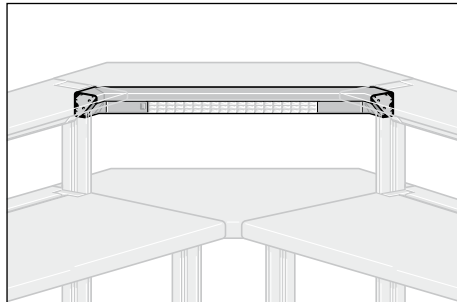

Bare corner terminal

Depth 105 mm
Height 98 mm

Technical data	Widthfor Table depth Order no.			Widthfor Table depth Order no.		
Made of extruded aluminium profile with 3 mm aluminium front panels; can be retrofitted with socket inserts and lamp	1095	800	73-5L	1166	850	73-5L ZSE
	1234	900	73-5N	1307	950	73-5N ZSE
	1378	1000	73-5M	1449	1050	73-5M ZSE

Socket terminal

Depth 105 mm
Height 98 mm

Technical data	Widthfor Table depth Order no.			Widthfor Table depth Order no.		
Equipment: 1 illuminated rocker switch 6 Schuko sockets	1095	800	73-6L	1166	850	73-6L ZSE
	1234	900	73-6N	1307	950	73-6N ZSE
	1378	1000	73-6M	1449	1050	73-6M ZSE
2 illuminated rocker switches 7 Schuko sockets						

Lamp terminal

Depth 105 mm
Height 98 mm

Technical data	Widthfor Table depth Order no.			Widthfor Table depth Order no.		
Equipment: 18 W lamp, light colour 840 1 illuminated rocker switch Without Schuko sockets	1095	800	73-7L	1166	850	73-7L ZSE
	1234	900	73-7N	1307	950	73-7N ZSE
	1378	1000	73-7M	1449	1050	73-7M ZSE
2 illuminated rocker switches 7 Schuko sockets						

Order example for table depth 800 mm

InForm corner storage element 74-7L
InForm corner lamp terminal 73-7L

Dimensions in mm

The functional shelf can be mounted on all desktop racks and attachment elements between the vertical profiles – within easy reach above the work surface, as a third level for storage of measurement devices. The table surface remains clear. The shelf is continuously height-adjustable and can be inclined forwards or backwards by 30°. In addition, it is self-supporting, i.e. it is used without basic rack or terminal.