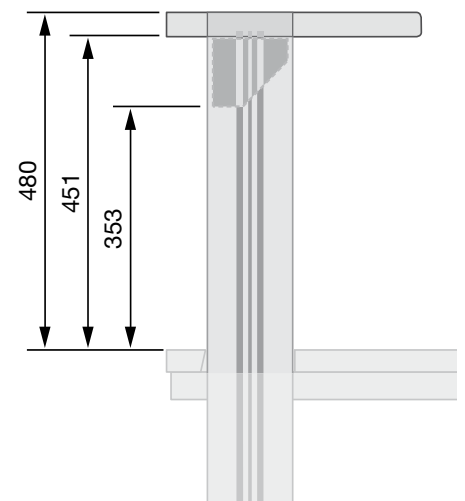

Capacity (area load):

- Up to 1600 mm width: 80 kg
- Up to 2000 mm width: 60 kg