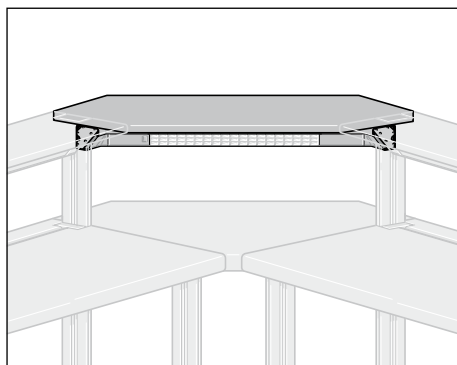

Bare corner terminal

Depth 105 mm
Height 98 mm

Technical data	Widthfor Table depth Order no.			Widthfor Table depth Order no.		
Made of extruded aluminium profile with 3 mm aluminium front panels; can be retrofitted with socket inserts and lamp	1095	800	73-5L	1166	850	73-5L ZSE
	1234	900	73-5N	1307	950	73-5N ZSE
	1378	1000	73-5M	1449	1050	73-5M ZSE

Socket terminal

Depth 105 mm
Height 98 mm

Technical data	Widthfor Table depth Order no.			Widthfor Table depth Order no.		
Equipment: 1 illuminated rocker switch 6 Schuko sockets	1095	800	73-6L	1166	850	73-6L ZSE
	1234	900	73-6N	1307	950	73-6N ZSE
	1378	1000	73-6M	1449	1050	73-6M ZSE
2 illuminated rocker switches 7 Schuko sockets						

Lamp terminal

Depth 105 mm
Height 98 mm

Technical data	Widthfor Table depth Order no.			Widthfor Table depth Order no.		
Equipment: 18 W lamp, light colour 840 1 illuminated rocker switch Without Schuko sockets	1095	800	73-7L	1166	850	73-7L ZSE
	1234	900	73-7N	1307	950	73-7N ZSE
	1378	1000	73-7M	1449	1050	73-7M ZSE
2 illuminated rocker switches 7 Schuko sockets						

Order example for table depth 800 mm

InForm corner storage element 74-7L
InForm corner lamp terminal 73-7L

Dimensions in mm

The functional shelf can be mounted on all desktop racks and attachment elements between the vertical profiles – within easy reach above the work surface, as a third level for storage of measurement devices. The table surface remains clear. The shelf is continuously height-adjustable and can be inclined forwards or backwards by 30°. In addition, it is self-supporting, i.e. it is used without basic rack or terminal.