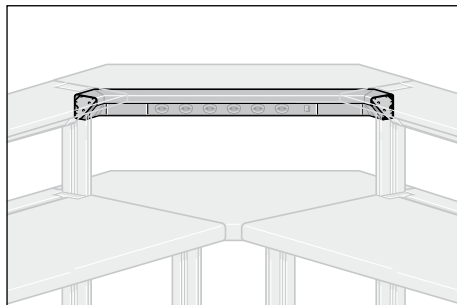

Bare corner terminal

Depth 105 mm
Height 98 mm

Technical data	Widthfor Table depth Order no.			Widthfor Table depth Order no.		
Made of extruded aluminium profile with 3 mm aluminium front panels; can be retrofitted with socket inserts and lamp	1095	800	73-5L	1166	850	73-5L ZSE
	1234	900	73-5N	1307	950	73-5N ZSE
	1378	1000	73-5M	1449	1050	73-5M ZSE

Socket terminal

Depth 105 mm
Height 98 mm

Technical data	Widthfor Table depth Order no.			Widthfor Table depth Order no.		
Equipment: 1 illuminated rocker switch 6 Schuko sockets	1095	800	73-6L	1166	850	73-6L ZSE
	1234	900	73-6N	1307	950	73-6N ZSE
	1378	1000	73-6M	1449	1050	73-6M ZSE
2 illuminated rocker switches 7 Schuko sockets						

Lamp terminal

Depth 105 mm
Height 98 mm

Technical data	Widthfor Table depth Order no.			Widthfor Table depth Order no.		
Equipment: 18 W lamp, light colour 840 1 illuminated rocker switch Without Schuko sockets	1095	800	73-7L	1166	850	73-7L ZSE
	1234	900	73-7N	1307	950	73-7N ZSE
	1378	1000	73-7M	1449	1050	73-7M ZSE
2 illuminated rocker switches 7 Schuko sockets						

Order example for table depth 800 mm

InForm corner storage element 74-7L
InForm corner lamp terminal 73-7L

Dimensions in mm

The functional shelf can be mounted on all desktop racks and attachment elements between the vertical profiles – within easy reach above the work surface, as a third level for storage of measurement devices. The table surface remains clear. The shelf is continuously height-adjustable and can be inclined forwards or backwards by 30°. In addition, it is self-supporting, i.e. it is used without basic rack or terminal.